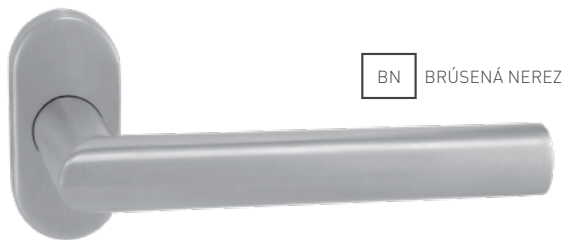

BN BRŮSENÁ NEREZ