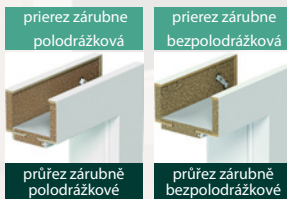

PORTA VECTOR

Premium
biela lak UV